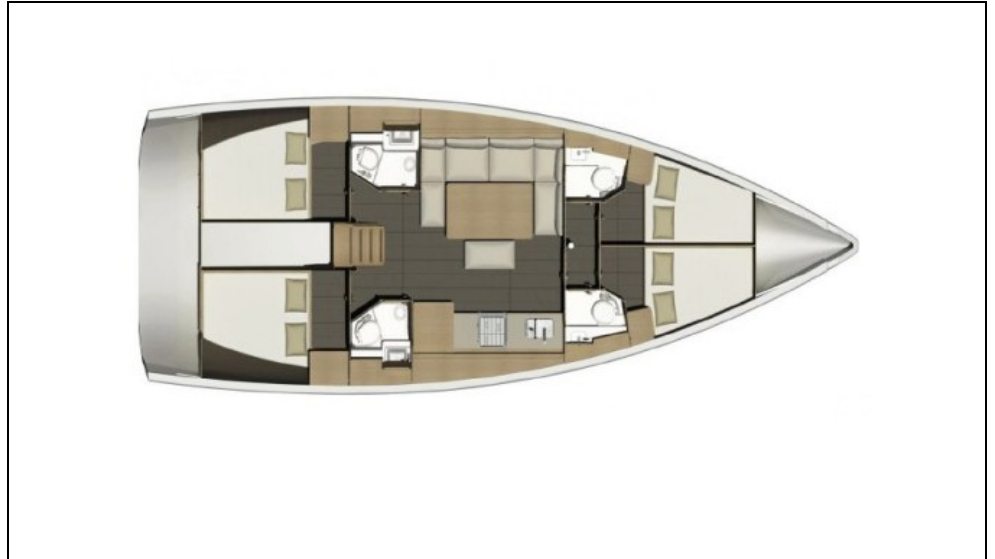

### TECHNICAL DETAILS

LENGTH OVERALL 14,15 mt

BEAM 4,50 mt

DRAFT 1,95 mt

ENGINE VOLVO PENTA D2 55 HP

DISPLACEMENT 10700 kg

WATER CAPACITY 530 lt

FUEL CAPACITY 250 lt

CABINS 4 – BATHROOM 4

BERTHS 10